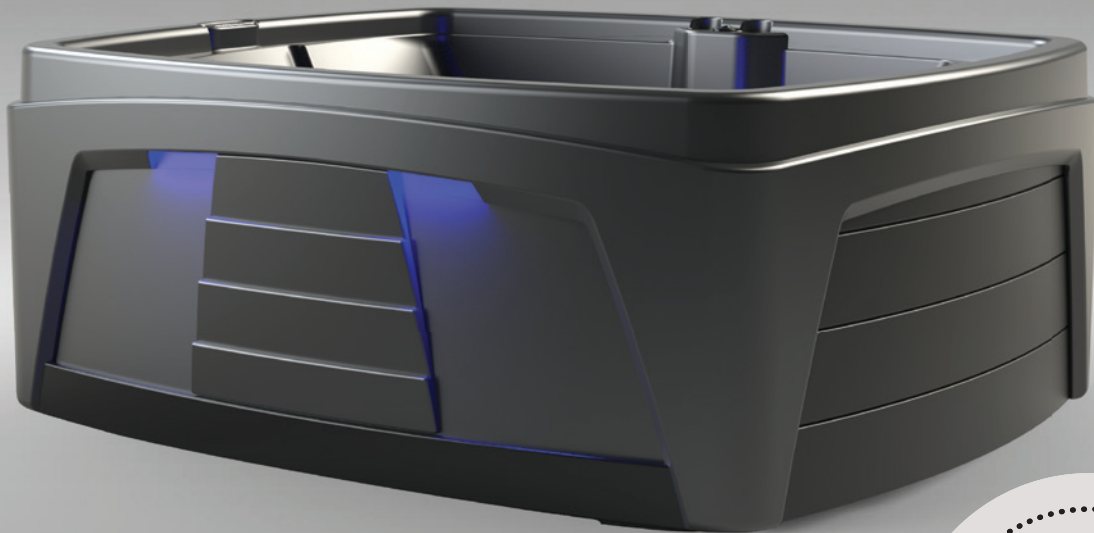

Feeling

FIRST COMES EMOTION AND THEN COMES FEELING

The emotion of your personal spa paradise will be absorbed by a **Feeling** like you've never known. The **Feeling** calls your name. It combines styling, comfort, ambience, serviceability and exceptional massage all in one truly portable and affordable spa. As its name suggests, the **Feeling** will trigger your emotions and command your attention. It's sleek, modern design not only exudes practical features, but it also blusters with features like a back lit, cascading waterfall, external LED scone lighting, hand recesses for easy portability and 100% accessibility to the plumbing and equipment. With unequaled comfort, ambience and practicality, the **Feeling** delivers a truly gratifying spa ownership experience.

The layout of the **Feeling** follows a traditional pattern with added versatility. You can relax in either of the two opposing lounge chairs or you can stretch your legs out and lay back in the full length lounge chair. The lounge chair also enables you to swing your legs around, sit up and enjoy a family conversation. The **Feeling** also contains a step in / cool down seat for easier and safer entering and exiting to and from the spa. This step also doubles as a cool down seat. If total emersion in the water makes you feel a bit overheated, sit on the cool down seat and enjoy the hot water comfort under your terms.